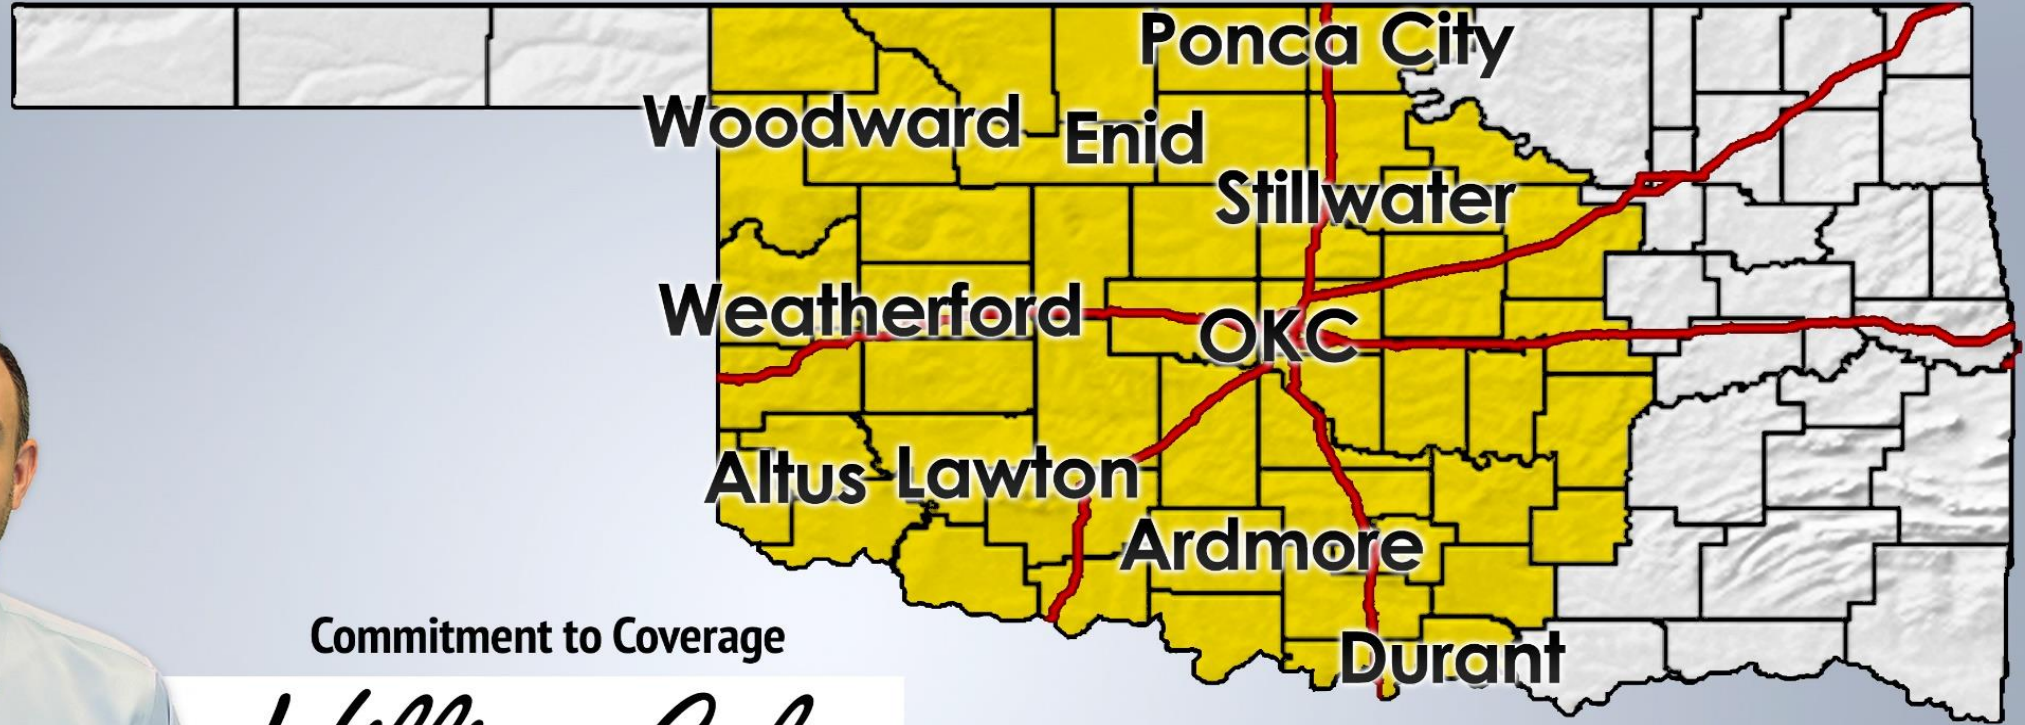

Severe weather coverage with a focus on more hometowns.

Commitment to Coverage

William Cole

Chief Meteorologist William Cole

 **Primary Coverage area**
commitment to cover **Severe Weather Live**

 **Secondary Coverage area**
forecasts provided

Tornado Watch

Issued when there is a chance of tornadic activity in your area over the next several hours.

Monitor the weather for fast-changing weather conditions.

Tornado Warning

Issued when a tornado has been observed or detected on radar.

Severe Weather Coverage

Watch Live Severe Weather Coverage with a focus on more hometowns across Oklahoma on Oklahoma Weather Tracker TV.

Oklahoma Weather Tracker TV's Experienced Storm Trackers

Watch us Live on Roku, Apple, and Amazon Fire TV

Roku

amazon fireTV

Download the Oklahoma Weather Tracker TV Mobile App