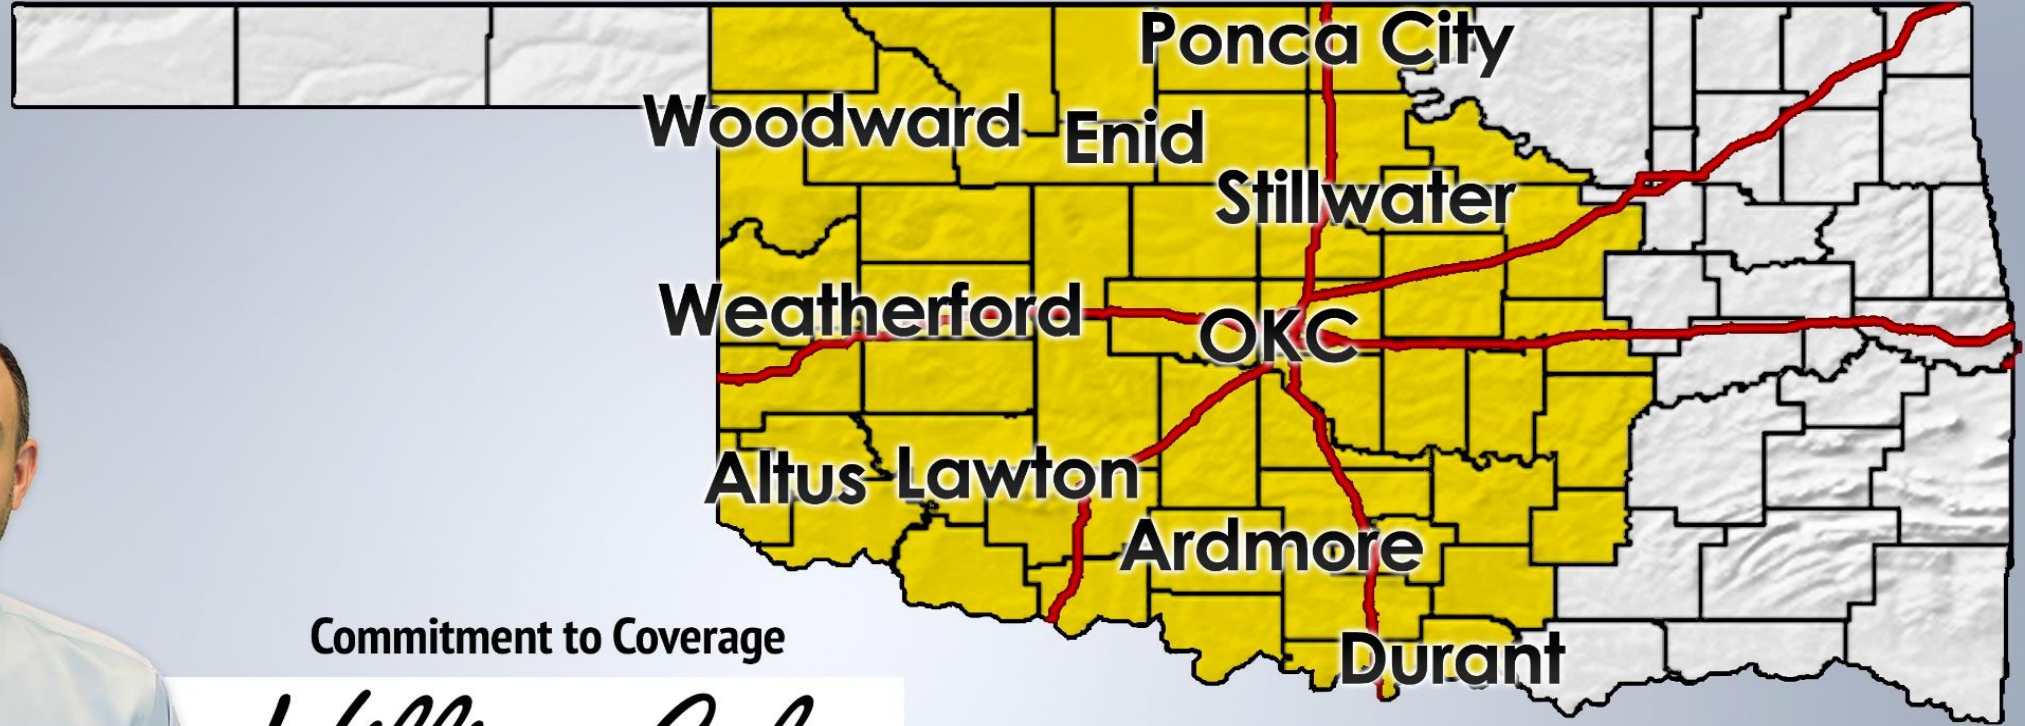

Severe weather coverage with a focus on more hometowns.

Commitment to Coverage

William Cole

Chief Meteorologist William Cole

 **Primary Coverage area**
commitment to cover **Severe Weather Live**

 **Secondary Coverage area**
forecasts provided

Tornado Watch

Issued when there is a chance of tornadic activity in your area over the next several hours.

Monitor the weather for fast-changing weather conditions.

Tornado Warning

Issued when a tornado has been observed or detected on radar.

Radio Partner

Catch William's forecast on our radio partner 99.7 Hank FM in OKC. Also, a simulcast of Live Oklahoma Weather Tracker TV severe weather coverage.

Keep it Cranked to Hank.

CrankHank.com

Oklahoma Weather Tracker TV's Experienced Storm Trackers